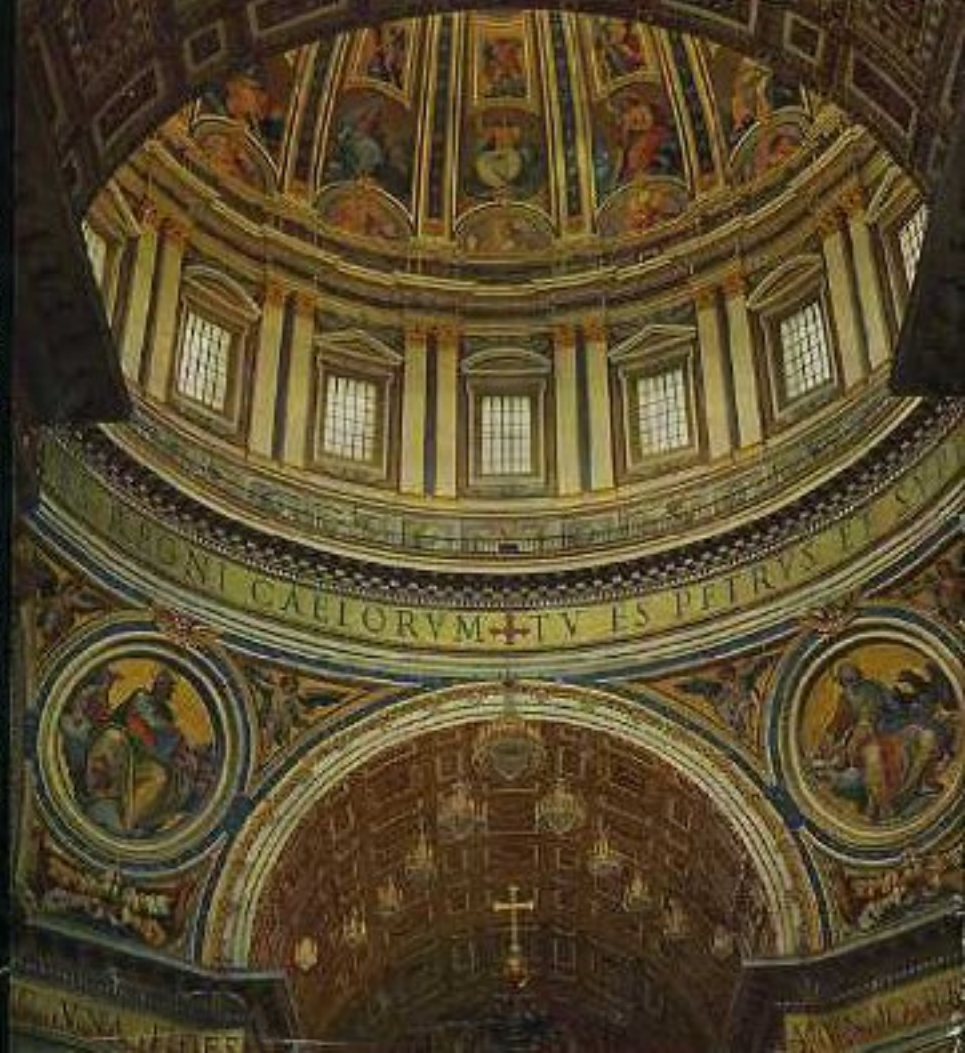

RENAISSANCE EUROPE

BUILDINGS OF EUROPE

101.25

✓

R

Colour picture overleaf:
Architectural fantasy in Renaissance painting.
Extract from Albrecht Altdorfer's work „Susanna Bathing“ (1526).
Alte Pinakothek, Munich. Photo by Blauel.